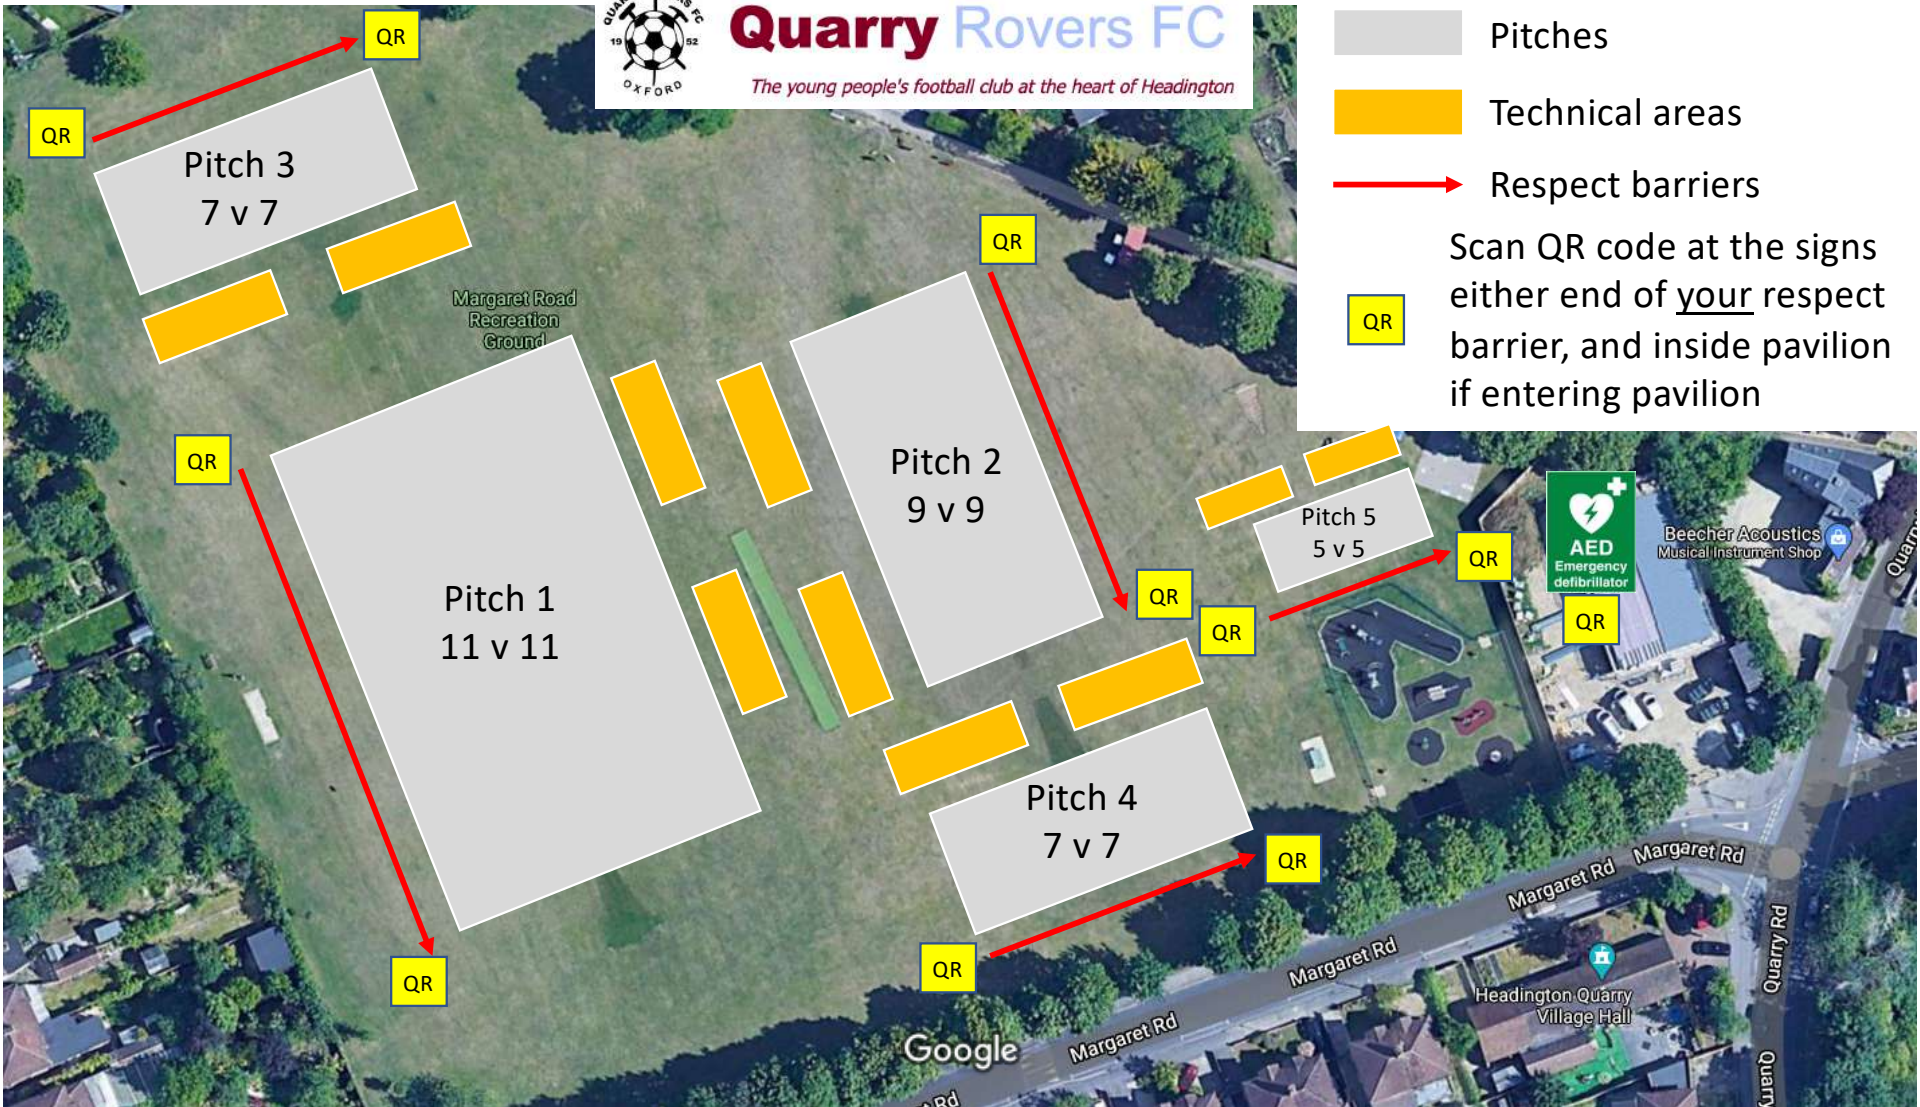

Quarry Rovers FC

The young people's football club at the heart of Headington

- Pitches
- Technical areas
- Respect barriers

Scan QR code at the signs either end of your respect barrier, and inside pavilion if entering pavilion

Quarry Rovers FC

The young people's football club at the heart of Headington

Barton Road, OX3 9JB

Northfield Road, OX3 9EW

Pitches

Technical areas

Respect barriers

Scan QR code at the signs either end of your respect barrier

Northfield Road provides sufficient space to act as an entrance and exit

Access from Barton Road is via a narrow path, participants should avoid crossing each other when entering or leaving the pitches