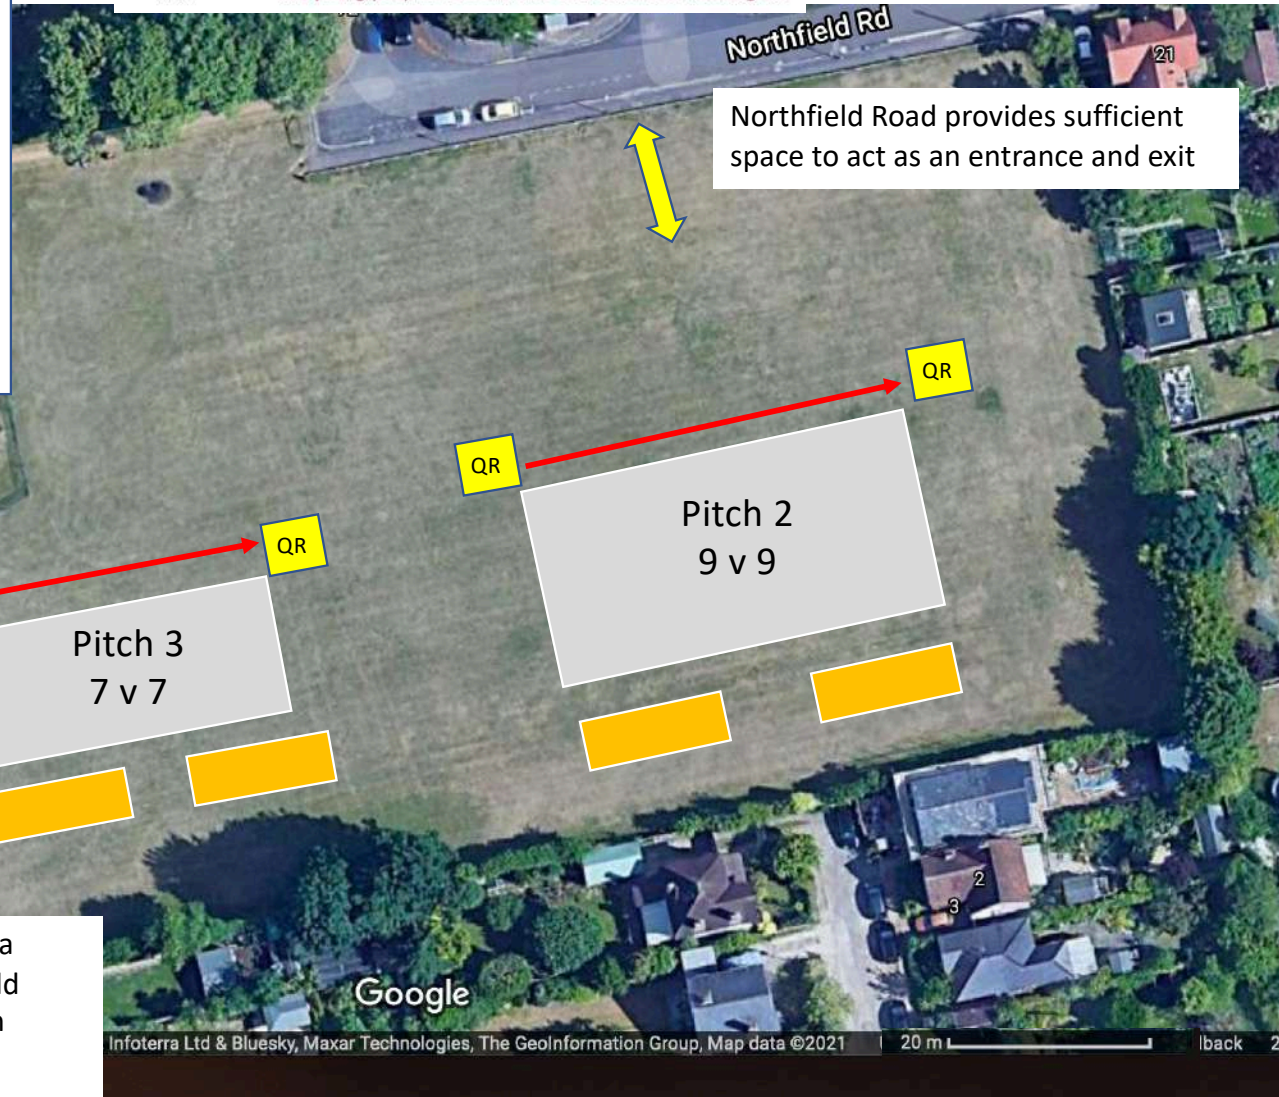

Quarry Rovers FC

The young people's football club at the heart of Headington

Barton Road, OX3 9JB

Northfield Road, OX3 9EW

Pitches

Technical areas

Respect barriers

Scan QR code at the signs either end of your respect barrier

Northfield Road provides sufficient space to act as an entrance and exit

Access from Barton Road is via a narrow path, participants should avoid crossing each other when entering or leaving the pitches